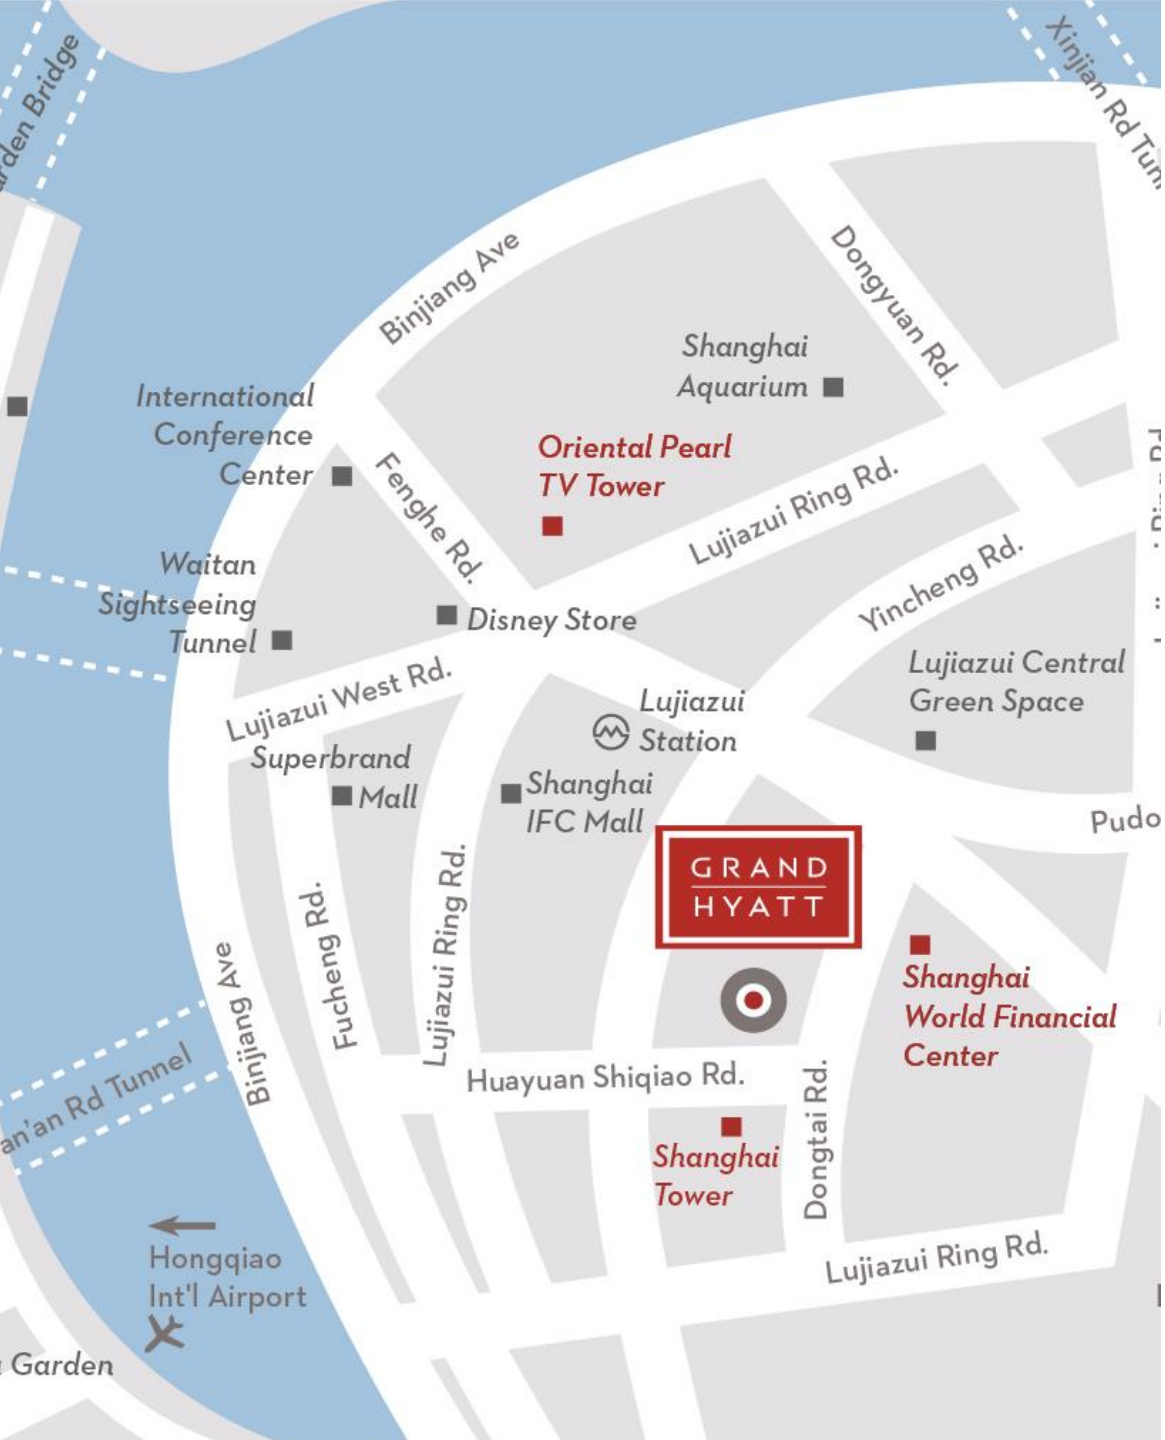

An aerial night view of a city skyline, likely Shanghai, featuring numerous illuminated skyscrapers and light trails from traffic. The scene is vibrant with yellow, orange, and blue lights. In the background, a large, illuminated structure resembling a Ferris wheel or observation deck is visible. The overall atmosphere is one of a bustling, modern metropolis.

GO

GRAND

*Grand Hyatt Shanghai
The Grand Location at Shanghai's Iconic Landmark*

GRAND | HYATT

[OUR LOCATION]

Grand Hyatt Shanghai remains as the landmark destination of Shanghai's business hub, Lujiazui, located at Jin Mao Tower from 53rd to 87th floor. It is just 10 minutes' drive from The Bund and Yu Gardens. Within easy access to the Shanghai Stock Exchange, Shanghai World Financial Center, Shanghai Tower and the International Conference Center. Location at the Shanghai Metro Line 2: Lujiazui Station.